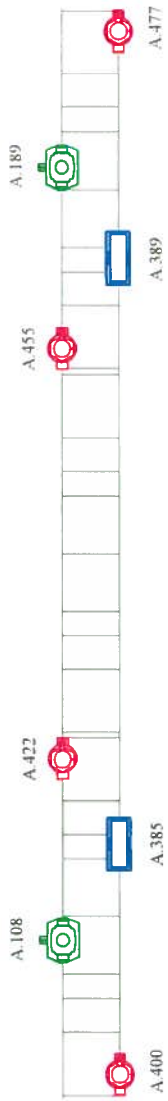

RAZZMATAZZ

RAZZMATAZZ / SALA 1

LIGHTING EQUIPMENT LIST

V18.2

FIXTURES

- 6 Robe Robin Pointe (Mode1 24ch)
- 6 Martin Mac 600 (mode 4, 14ch)
- 8 GLP Impression 120 (compressed mode, 11ch)
- 2 Elation Strobe Proton 3K (4ch mode)
- 10 PAR Led Elation Six Par 200 (Front) (8ch mode)
- 6 ETC Source4 jr 575W
- 3 ACL PAR64 (x8)
- 4 Molefay 4 lite

CONTROL

- 1 GrandMA2 ultra-light
- 1 32A Power connection
- 24 Dimmer channels 2,2KW (No available channels)
- 1 Splitter DMX 2in / 3out

STRUCTURE

- 1 10 meter BackTruss (52x52cm)
- 1 9 meter MidTruss (52x52cm)
- 1 9 meter FrontTruss (52x52cm)
- 6 Motor CM Lodestar 500Kg
- 1 Motor Control

OTHERS

- 1 HazeBase Pro Hazer
- 1 Backdrop 11m x 7m

STAFF

- 1 Lighting technician
- 1 Assistant

12.00m

- Robin Pointe Mode1
- GLP Impression 120 RZ
- Martin Mac 600
- ETC Source 4jr 25/50
- PARLed Sixpar 200
- Four Light Molefay
- Elation Strobe Proton 3K
- Haze Base Pro

9.50m

7.85m

5.67m

0.54m

SALARAZMATAZZ 2018 v2.0 09jul18