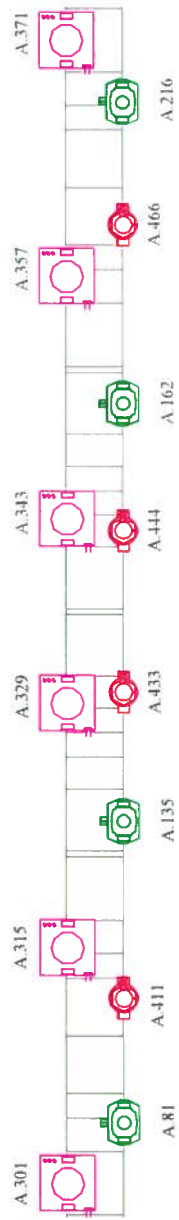

RAZZMATAZZ

RAZZMATAZZ / SALA 1

LIGHTING EQUIPMENT LIST

V18.2

FIXTURES

- 6 Robe Robin Pointe (Mode1 24ch)
- 6 Martin Mac 600 (mode 4, 14ch)
- 8 GLP Impression 120 (compressed mode, 11ch)
- 2 Elation Strobe Proton 3K (4ch mode)
- 10 PAR Led Elation Six Par 200 (Front) (8ch mode)
- 6 ETC Source4 jr 575W
- 3 ACL PAR64 (x8)
- 4 Molefay 4 lite

CONTROL

- 1 GrandMA2 ultra-light
- 1 32A Power connection
- 24 Dimmer channels 2,2KW (No available channels)
- 1 Splitter DMX 2in / 3out

STRUCTURE

- 1 10 meter BackTruss (52x52cm)
- 1 9 meter MidTruss (52x52cm)
- 1 9 meter FrontTruss (52x52cm)
- 6 Motor CM Lodestar 500Kg
- 1 Motor Control

OTHERS

- 1 HazeBase Pro Hazer
- 1 Backdrop 11m x 7m

STAFF

- 1 Lighting technician
- 1 Assistant

12.00m

- Robin Pointe Mode1
- GLP Impression 120 RZ
- Martin Mac 600
- ETC Source 4jr 25/50
- PARLed Sixpar 200
- Four Light Molefay
- Elation Strobe Proton 3K
- Haze Base Pro

9.50m

7.85m

5.67m

0.54m

SALARAZMATAZZ 2018 v2.0 09jul18