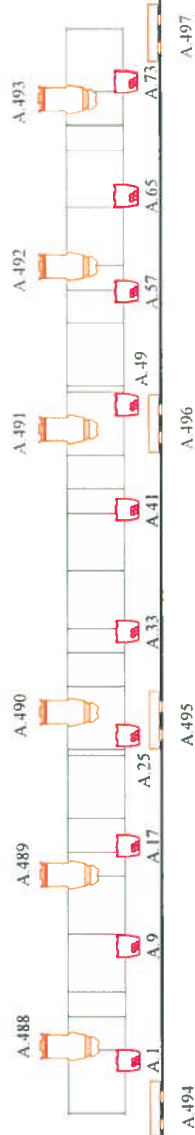

RAZZMATAZZ

RAZZMATAZZ / SALA 1

LIGHTING EQUIPMENT LIST

V18.2

FIXTURES

- 6 Robe Robin Pointe (Mode1 24ch)
- 6 Martin Mac 600 (mode 4, 14ch)
- 8 GLP Impression 120 (compressed mode, 11ch)
- 2 Elation Strobe Proton 3K (4ch mode)
- 10 PAR Led Elation Six Par 200 (Front) (8ch mode)
- 6 ETC Source4 jr 575W
- 3 ACL PAR64 (x8)
- 4 Molefay 4 lite

CONTROL

- 1 GrandMA2 ultra-light
- 1 32A Power connection
- 24 Dimmer channels 2,2KW (No available channels)
- 1 Splitter DMX 2in / 3out

STRUCTURE

- 1 10 meter BackTruss (52x52cm)
- 1 9 meter MidTruss (52x52cm)
- 1 9 meter FrontTruss (52x52cm)
- 6 Motor CM Lodestar 500Kg
- 1 Motor Control

OTHERS

- 1 HazeBase Pro Hazer
- 1 Backdrop 11m x 7m

STAFF

- 1 Lighting technician
- 1 Assistant

12.00m

- Robin Pointe Mode1
- GLP Impression 120 RZ
- Martin Mac 600
- ETC Source 4jr 25/50
- PARLed Sixpar 200
- Four Light Molefay
- Elation Strobe Proton 3K
- Haze Base Pro

9.50m

7.85m

5.67m

0.54m

SALARAZMATAZZ 2018 v2.0 09jul18