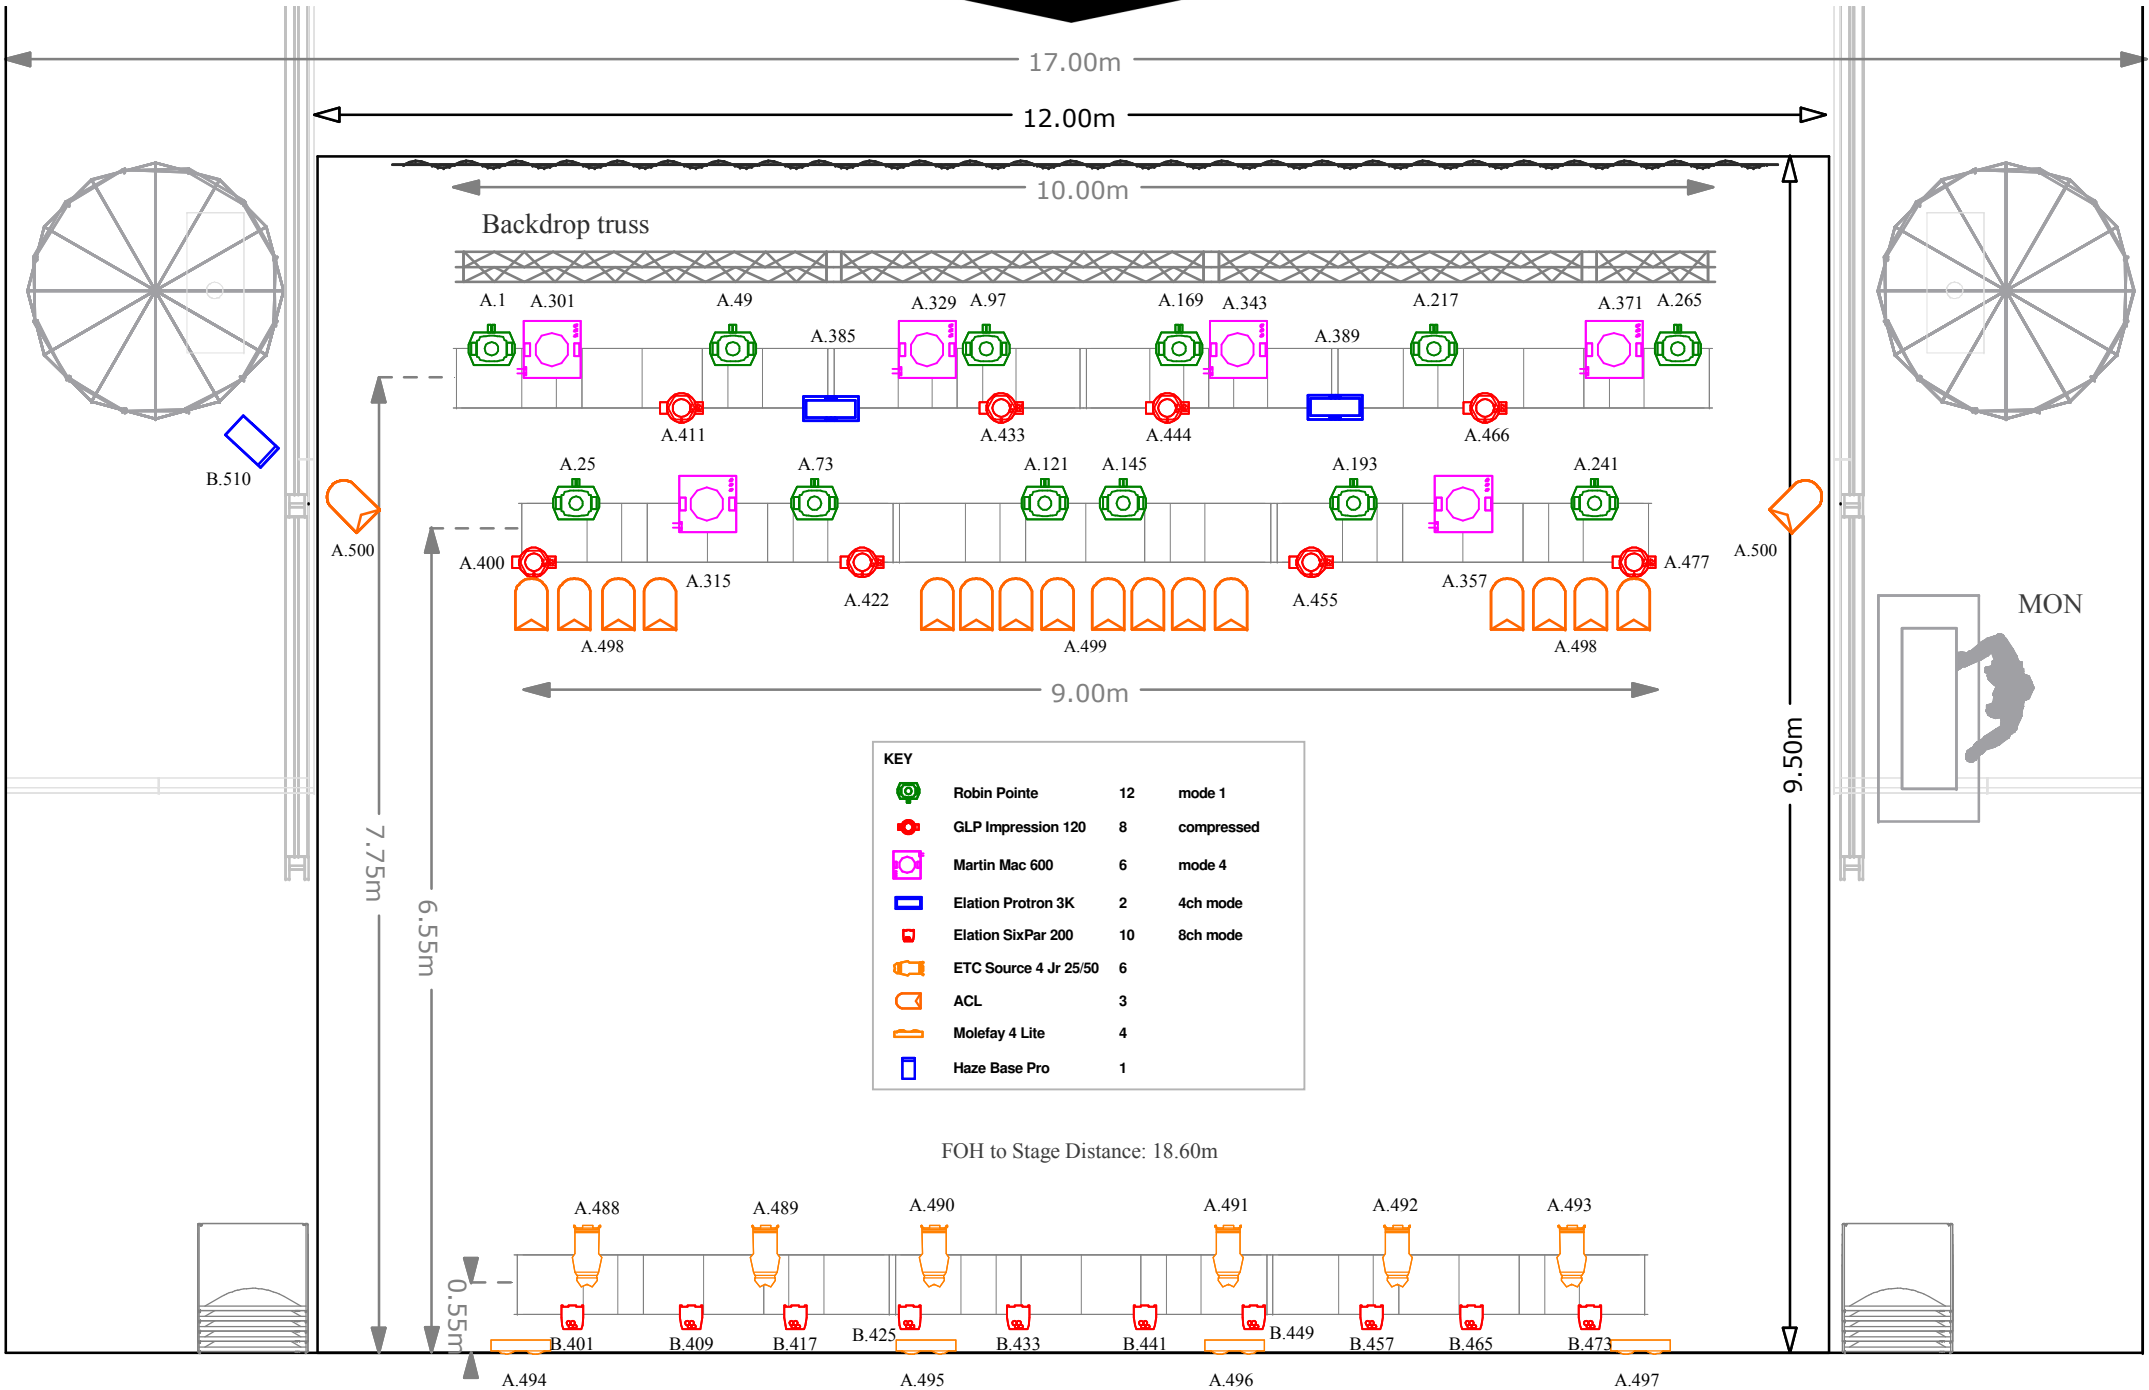

RAZZMATAZZ