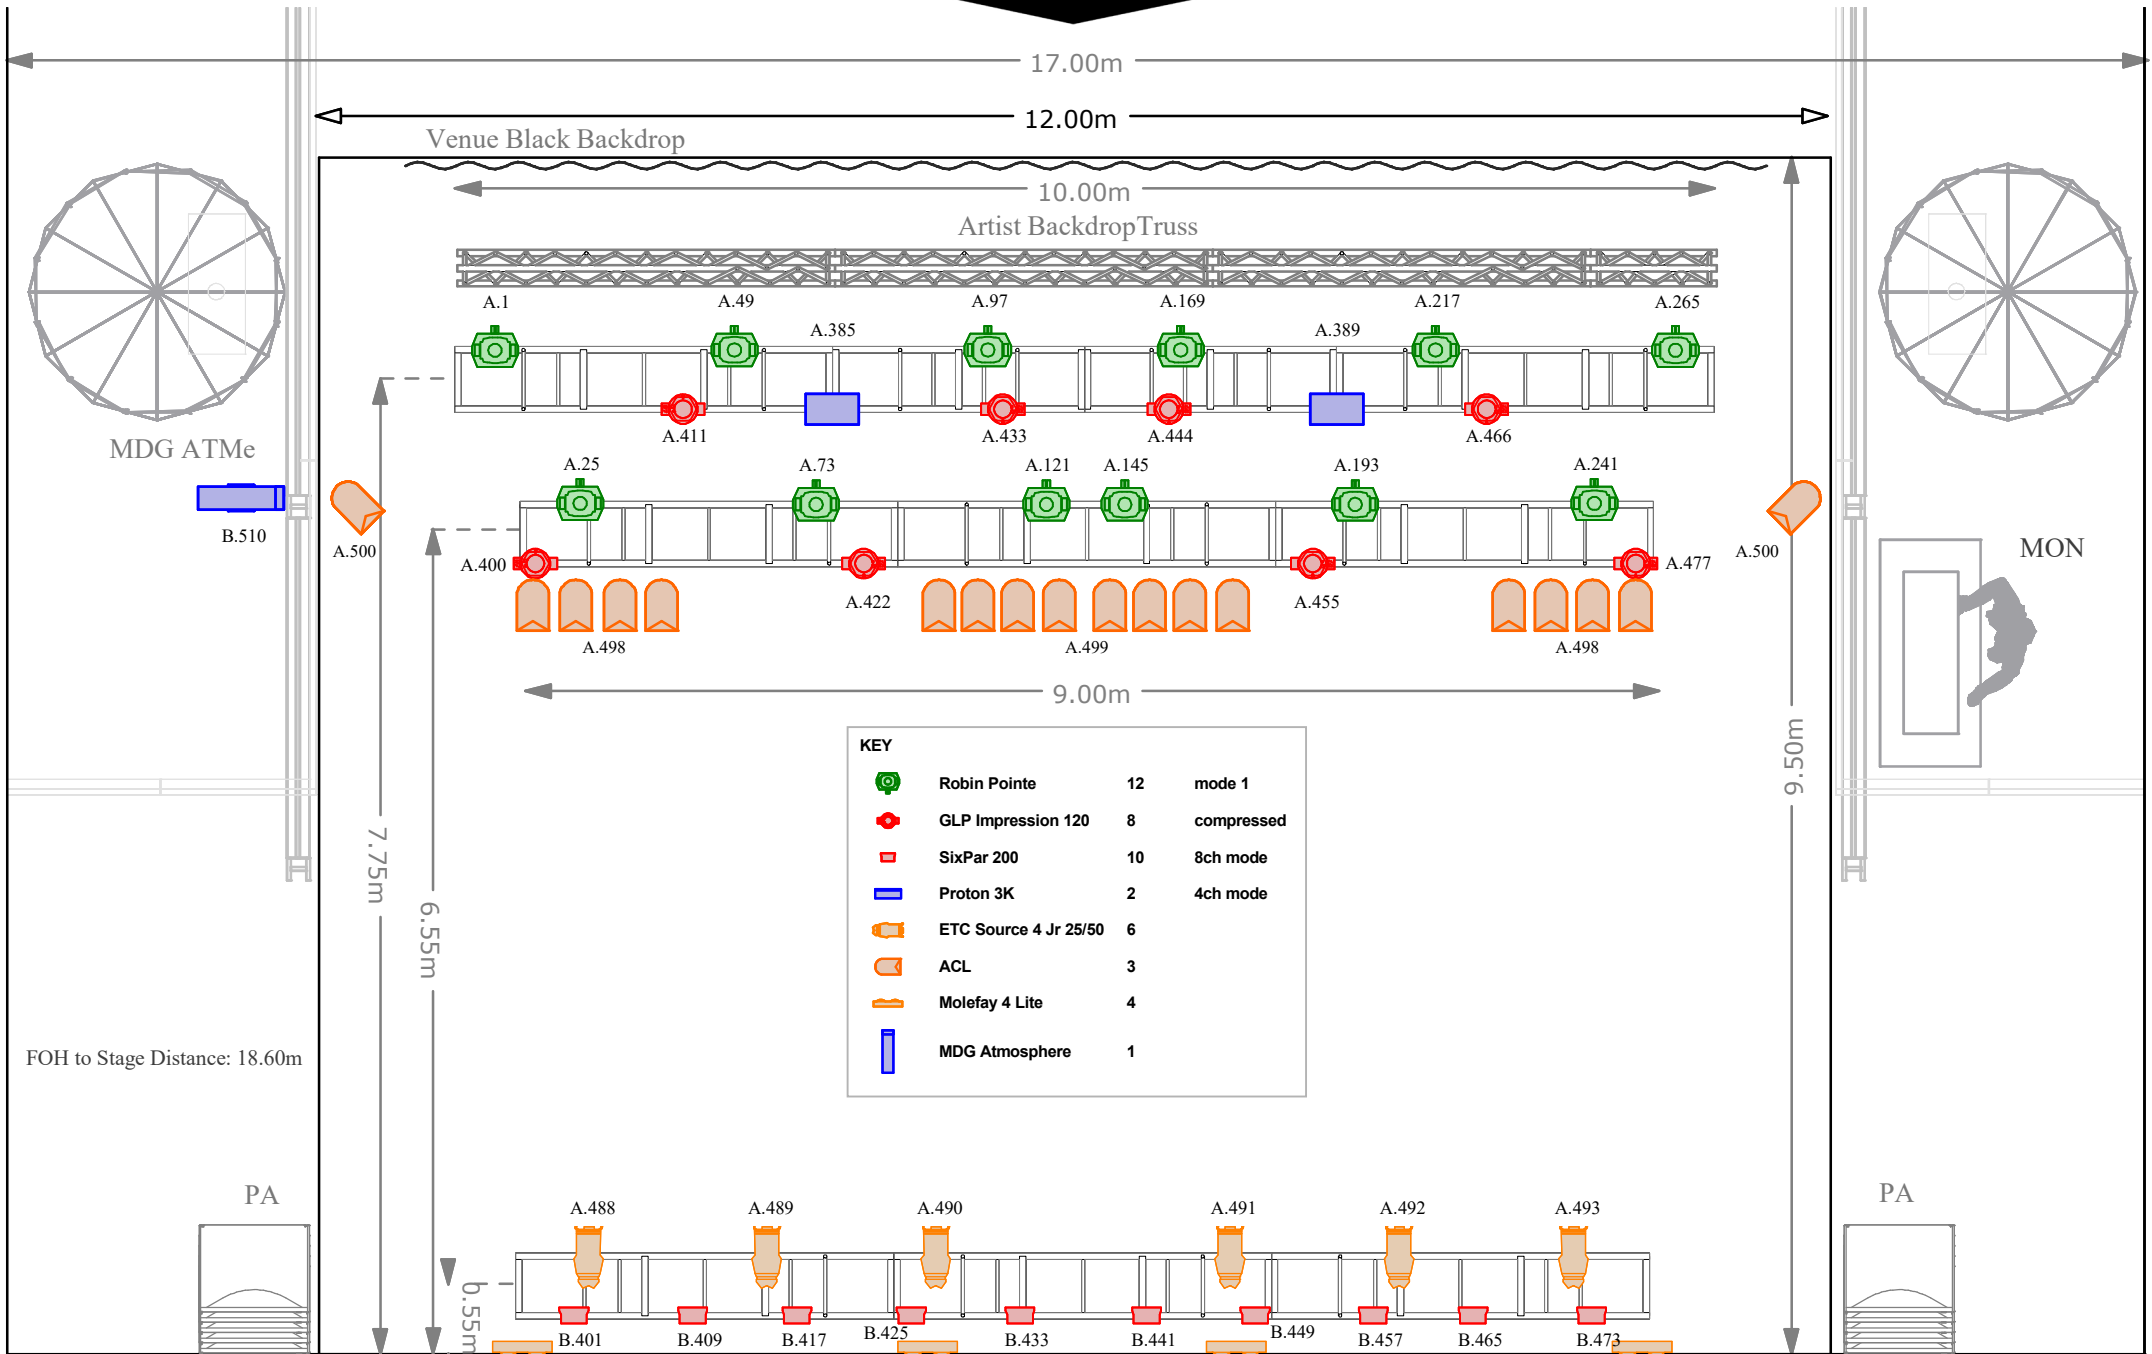

RAZZMATAZZ