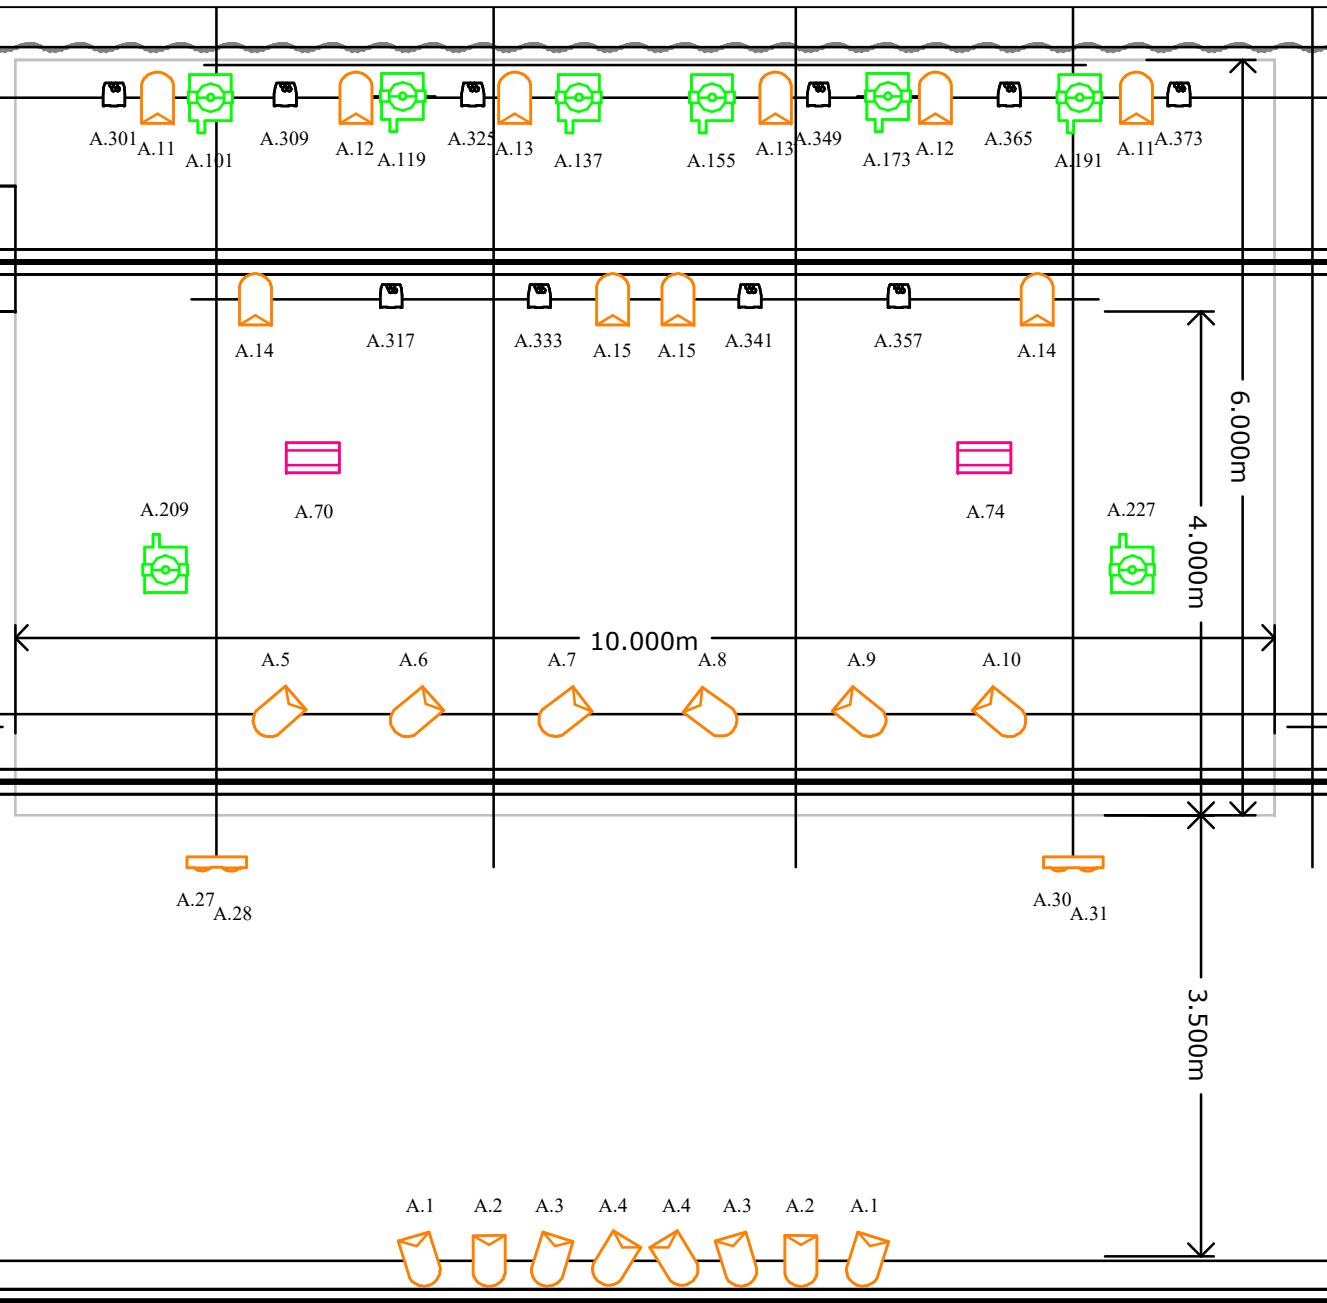

RAZZMATAZZ

RAZZMATAZZ / SALA 2

LIGHTING EQUIPMENT LIST V17.1

FIXTURES

- 8 Martin Mac 250 Entour (Extended Mode)(Two on floor)
- 14 PAR 64 cp62 (Front)
- 10 PAR 64 cp61 (Back)
- 10 Elation PAR Led Sixpar 200 (8ch Mode)(Back)
- 2 Elation Strobe Proton 3K (4ch Mode)(On floor)
- 2 Molefay 8 lite

CONTROL

- 1 Avolites Pearl 2010
- 1 32A Power connection
- 36 Dimmer channels 2,2KW (No available channels)
- 1 Splitter DMX

OTHERS

- 1 Haze Base Pro Hazer
- 1 Backdrop 11m x 7m

STAFF

- 1 Lighting technician